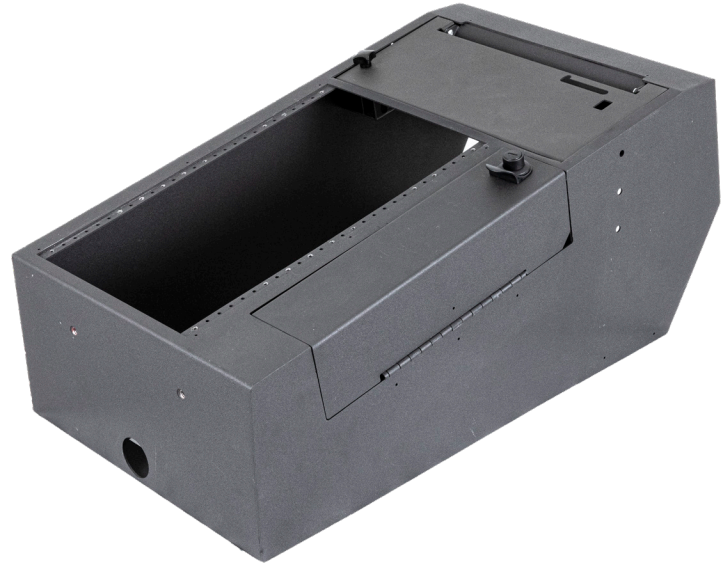

425-6554

Wide Body IPB Console

Integrated Printek Brother

- Provides Mounting Location for Printek Mobile I80 and Brother PJ6/7 Printer and Paper Roll
- Top Down Installation
- Quick and Easy Access to Printer
- Frees Up Hip Room and Improves Ergonomics
- Improves Access to Vertical Gun Rack
- Requires Floor Plate

DETAILS

Rated Capacity: 14" of mounting space
 Length: 23.69"
 Width: 13.15"
 Height: 10.15"
 Weight: 23 lbs.

ORDER

Model No.
425-6554 Wide Body IPB Console

Console Package
Includes: Console, 14" of Face Plates, and Hardware