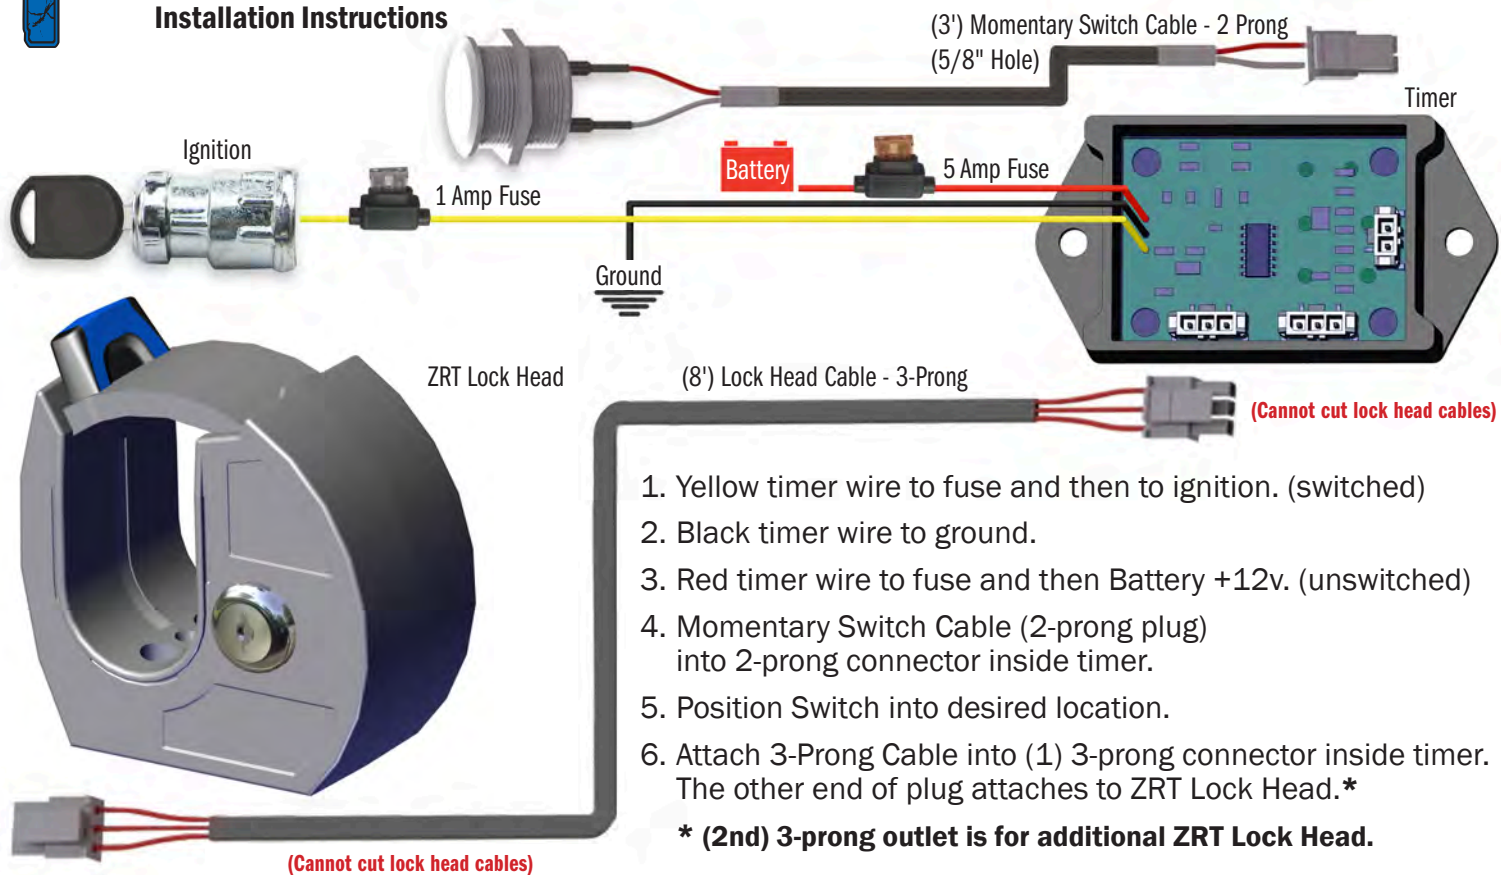

# GUNLOCK TIMER

## Installation Instructions

# SIREN CONTROLLER