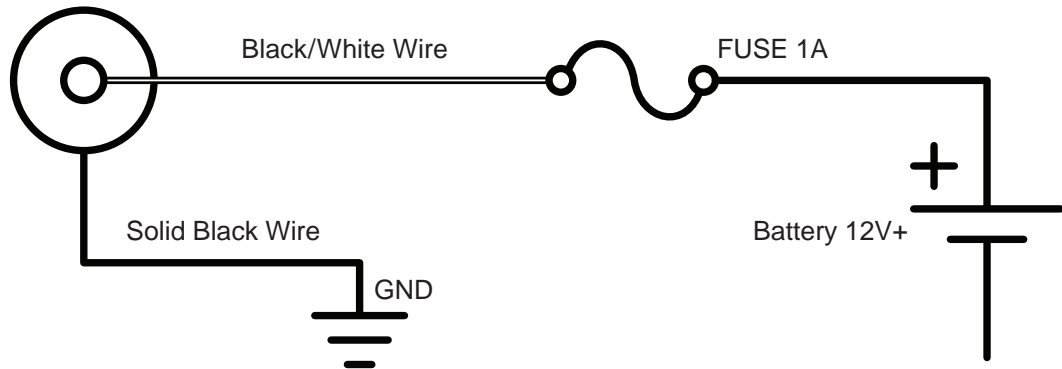

Console LED Plug
Center 12V+

425-0014, 425-6547

UVV by Littlite[®] Wiring Guide

If you have questions or need further assistance please call
Technical Support: 1.877.455.6886