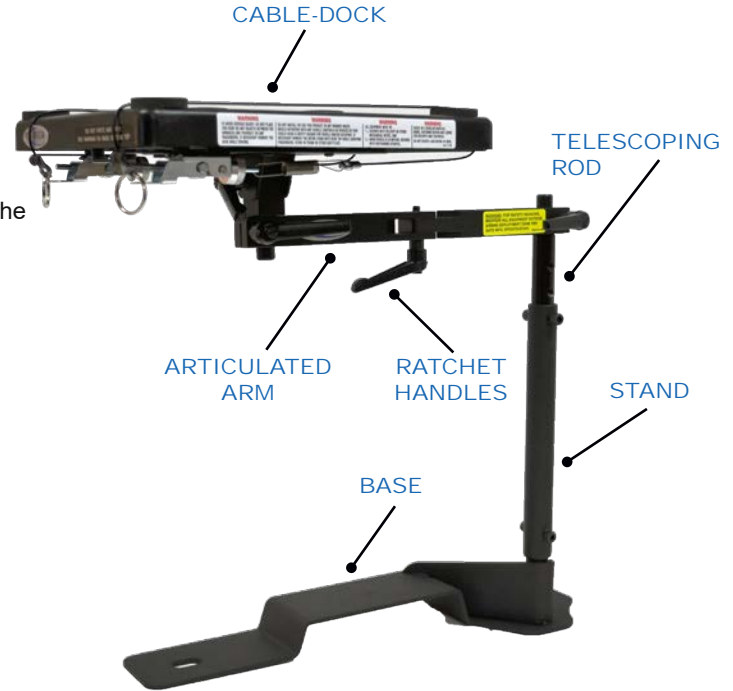

425-5023/5215

'13-'19 FORD PI UTILITY Computer Mount - No Holes

ABS Cable Dock® Desktop

Rotates 360° with ergonomic platform tilt. Two (2) nylon coated stainless steel cables secure notebook computer to desk. "One Hand" operation for removing and securing computer. Six (6) foam pads lift the computer off of the desktop providing shock absorption and air flow under computer.

Articulated Arm

Rotates 360° around stand and extends 13 3/4".

Telescoping Rod and Stand Assembly

Extends desktop height. Travels inside of stand.

Ratchet Handles

Secures swing arm positioning and allows for 360° swing arm rotation.

One Piece Mounting Base

3/16" gauge steel, one-piece base design increases overall sturdiness and frees up leg room.

WHY THE CABLE-DOCK® DESKTOP?

The Cable-Dock is a patented, truly innovative and proven method for effectively securing a laptop computer for mobile professionals. We believe the Cable-Dock is the best way to secure a laptop because:

DETAILS

Cable-Dock Desktop:	10" x 12" x 1" ABS plastic desktop with 1/4" thick wall; 22" Cables, 6" square 11 gauge steel mounting plate; 5/8" Aluminum post connector
Articulated Arm:	1" square x 13.75" solid aluminum; black anodized
Telescoping Rod:	7/8" x 10" steel with 5/8" turned swing arm rest
Stand:	1" x 10" 11 gauge steel, black; round stock
Height Variation:	18.375" to 22.375"
Base Mount:	3/16" gauge master, one-piece base with tapped 7/8" mounting post