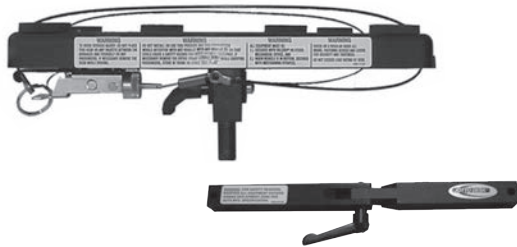

425-5023/5215

'13-'19 FORD PI UTILITY Computer Mount - No Holes

ABS Cable Dock® Desktop

Rotates 360° with ergonomic platform tilt. Two (2) nylon coated stainless steel cables secure notebook computer to desk. "One Hand" operation for removing and securing computer. Six (6) foam pads lift the computer off of the desktop providing shock absorption and air flow under computer.

Articulated Arm

Rotates 360° around stand and extends 13 3/4".

Telescoping Rod and Stand Assembly

Extends desktop height. Travels inside of stand.

Ratchet Handles

Secures swing arm positioning and allows for 360° swing arm rotation.

One Piece Mounting Base

3/16" gauge steel, one-piece base design increases overall sturdiness and frees up leg room.

WHY THE CABLE-DOCK® DESKTOP?

The Cable-Dock is a patented, truly innovative and proven method for effectively securing a laptop computer for mobile professionals. We believe the Cable-Dock is the best way to secure a laptop because:

DETAILS

Cable-Dock Desktop:	10" x 12" x 1" ABS plastic desktop with 1/4" thick wall; 22" Cables, 6" square 11 gauge steel mounting plate; 5/8" Aluminum post connector
Articulated Arm:	1" square x 13.75" solid aluminum; black anodized
Telescoping Rod:	7/8" x 10" steel with 5/8" turned swing arm rest
Stand:	1" x 10" 11 gauge steel, black; round stock
Height Variation:	18.375" to 22.375"
Base Mount:	3/16" gauge master, one-piece base with tapped 7/8" mounting post