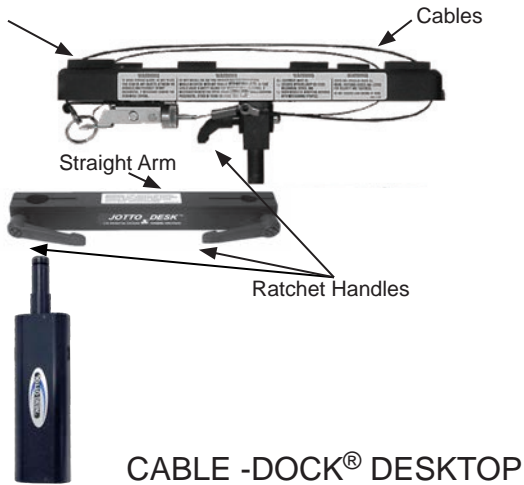

### Cable-Dock® Desktop

Rotates 360° with ergonomic platform tilt. Two(2) nylon coated stainless steel cables secure notebook computer to desk. "One Hand" operation for removing and securing computer. Six (6) foam pads lift the computer off of the desktop providing shock absorption and air flow under computer.

### Ratchet Handles

Secures straight arm position at desktop and post.

### Side Mount Base

Mounts to side of console and secures straight arm.

shown on 425-6268