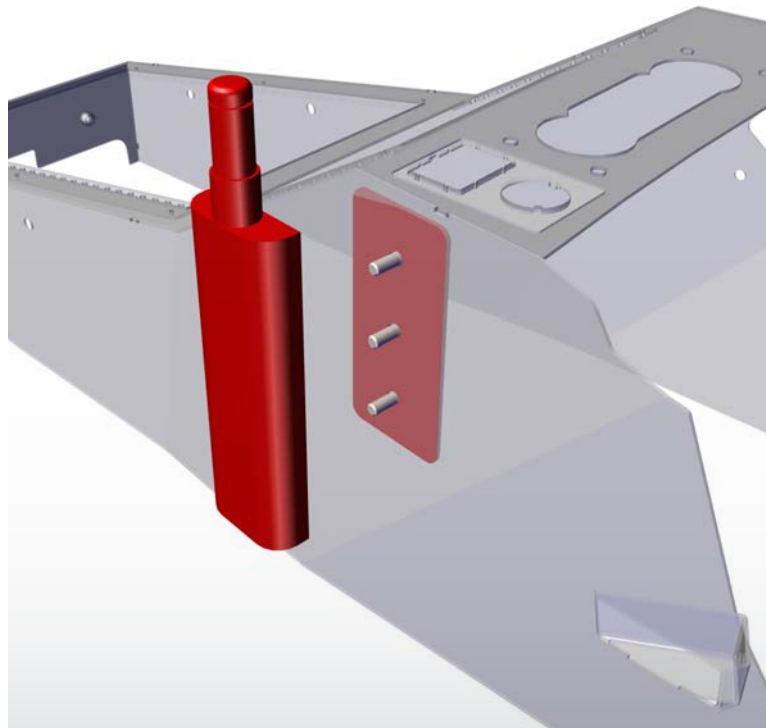

425-5699  
2020+ Ford PI Utility  
Console Side Mount

## Installation Instructions

If you have questions or need further assistance  
please call Technical Support: 1.877.455.6886

Attach the Backing Plate inside the Console and secure  
the Side Mount with provided Hex bolts and lock washers.