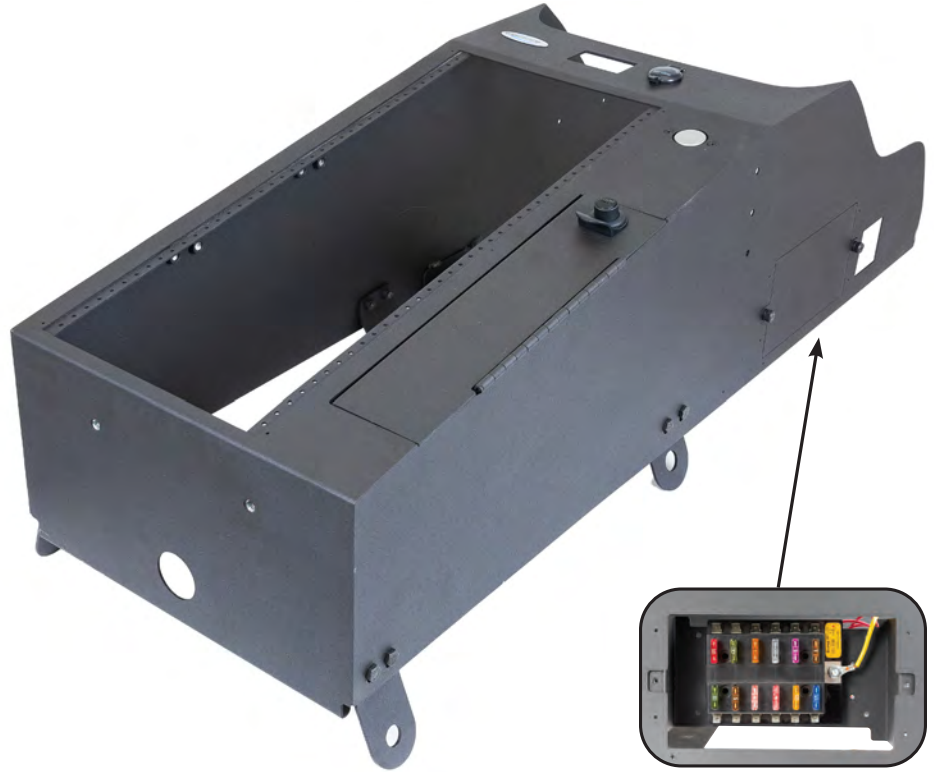

CONTOUR CONSOLE

WITH LOCKING LID STORAGE

2021-2024 CHEVROLET TAHOE

Specification Sheet

425-6569

DETAILED INFORMATION

Rated Capacity..... 20" of face plates
 Length..... 37.60"
 Width 13.15"
 Height 10.15"
 Depth (front to rear) 10.22" - 6.69"
 Weight 25.5 lbs.

HOW TO ORDER

Console Package

425-6569 2021+ Tahoe
 Includes: Console, Magnetic Mic, 12V,
 20" of Face Plates, and Hardware

Mamba Mount

425-0150/4138
 425-0150/4139

Console Side Mounts

425-5542/5215
 425-5542/4143

No Holes Mounts

425-0020/4143 2021+ Tahoe
 425-0020/5215 2021+ Tahoe

Accessories

425-6205 Dual External Cup Holder
 425-6729 Dual Cup Holder Face Plate Mount
 425-1849 Side Mounted Armrest
 425-0023 Rear Mounted Armrest
 425-0024 Side Hinged Armrest