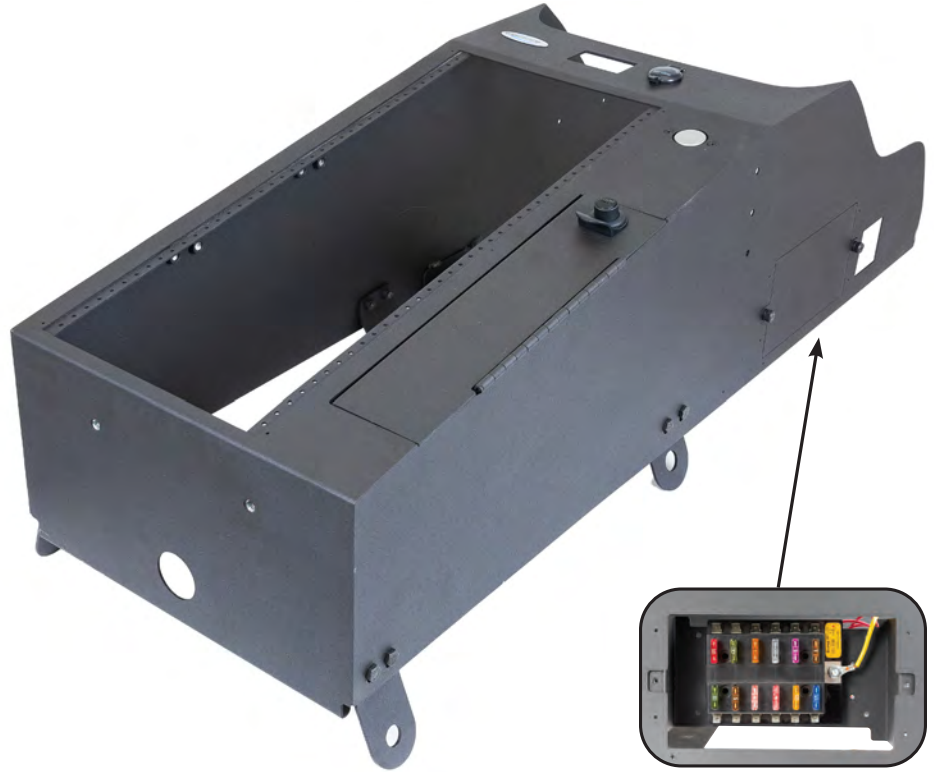

CONTOUR CONSOLE

WITH LOCKING LID STORAGE

2021-2024 CHEVROLET TAHOE

Specification Sheet

425-6569

DETAILED INFORMATION

Rated Capacity..... 20" of face plates
 Length..... 37.60"
 Width 13.15"
 Height 10.15"
 Depth (front to rear) 10.22" - 6.69"
 Weight 25.5 lbs.

HOW TO ORDER

Console Package

425-6569 2021+ Tahoe
 Includes: Console, Magnetic Mic, 12V,
 20" of Face Plates, and Hardware

Mamba Mount

425-0150/4138
 425-0150/4139

Console Side Mounts

425-5542/5215
 425-5542/4143

No Holes Mounts

425-0020/4143 2021+ Tahoe
 425-0020/5215 2021+ Tahoe

Accessories

425-6205 Dual External Cup Holder
 425-3704 Dual Cup Holder Face Plate Mount
 425-1849 Side Mounted Armrest
 425-0023 Rear Mounted Armrest
 425-0024 Side Hinged Armrest