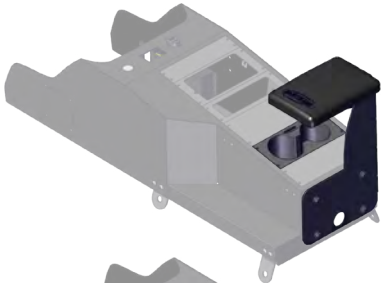

Configuration Options

425-6687

425-6729

425-0040