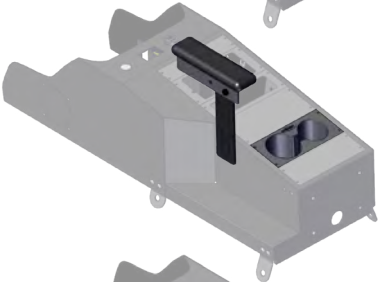

DUTY GEAR SAVER

DGS CONTOUR CONSOLE

2021-2024 CHEVROLET TAHOE

Installation Instructions

425-6687

DETAILED INFORMATION

Rated Capacity..... 20" of face plates
 Length..... 37.51"
 Width..... 13.15"
 Height..... 10.15"
 Depth..... (top/bottom) 10.18" - 6.69"
 Weight..... 22.75 lbs.

HOW TO ORDER

Console Package

425-6687

Includes: Console, Magnetic Mic, 12V Outlet, Fuse Panel, 20" of Face Plates, and Hardware

Mamba Mount

425-0150/4138

425-0150/4139

Console Side Mounts

425-5542/5215

425-5542/4143

No Holes Mounts

425-0020/4143..... 2021+ Tahoe

425-0020/5215..... 2021+ Tahoe

Accessories

425-6205..... Dual External Cup Holder

425-6729..... Dual Cup Holder Face Plate Mount

425-1849..... Side Mounted Armrest

425-0040..... Rear Mounted, Side Hinged Armrest

Configuration Options

425-6687

425-6729

425-0040

425-6687

425-6729