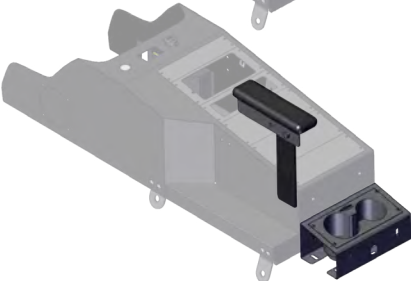

425-6687

425-6205

425-1849