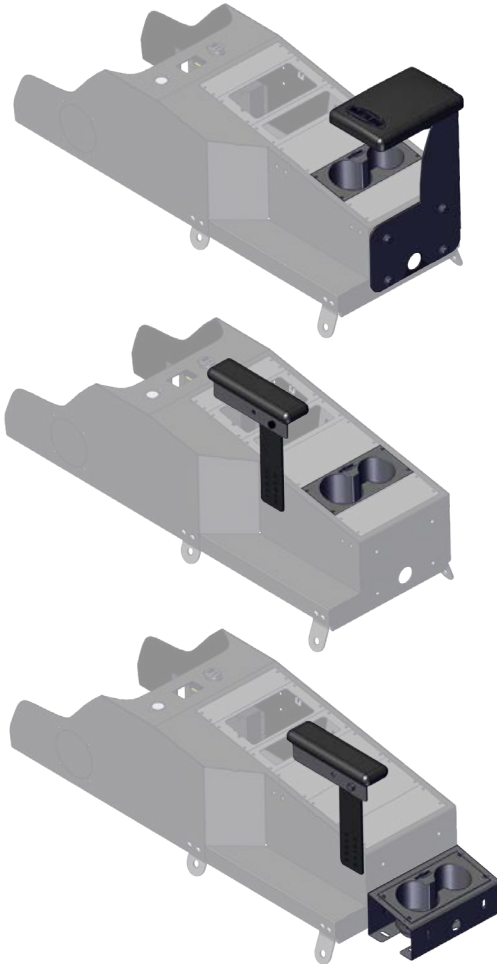

CONFIGURATION OPTIONS

425-6687 ..... DGS Contour Console
425-3704 ..... Dual Cup Holder Face Plate Mount
425-0040 ..... Rear Mounted, Side Hinged Armrest

425-6687 ..... DGS Contour Console
425-3704 ..... Dual Cup Holder Face Plate Mount
425-1849 ..... Side Mounted Armrest

425-6687 ..... DGS Contour Console
425-6205 ..... Dual External Cup Holder
425-1849 ..... Side Mounted Armrest