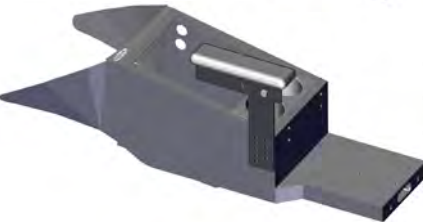

425-6705

425-1849

425-6729