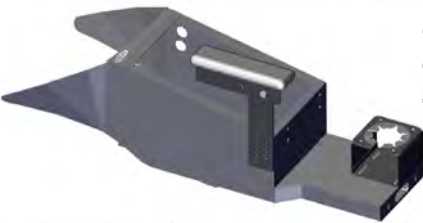

425-6705

425-1849

425-3041