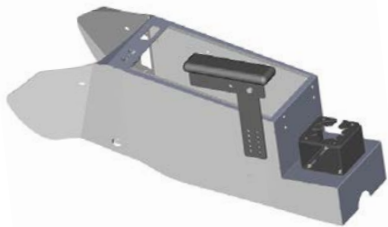

425-6706

425-1849

425-3041