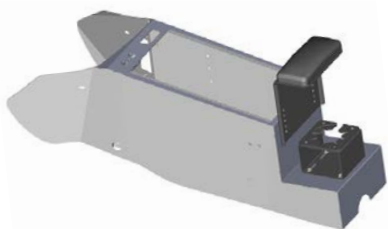

Configuration Options

425-6706

425-0029

425-3041