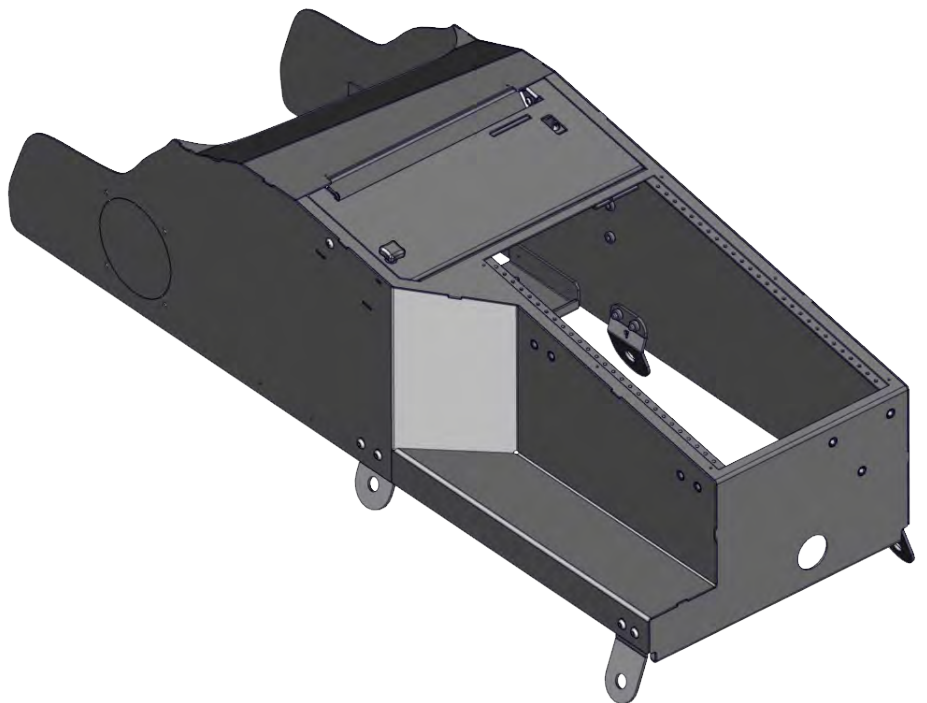

DUTY GEAR SAVER / INTEGRATED PRINTEK BROTHER

DGS/IPB CONTOUR CONSOLE

2025+ CHEVROLET TAHOE

Installation Instructions

425-6738

DETAILED INFORMATION

Rated Capacity..... 14" of face plates
 Length..... 37.60"
 Width 13.15"
 Height 10.15"
 Depth (front to rear) 9.16" - 6.68"
 Weight 24 lbs.

HOW TO ORDER

Console Package

425-6738 2025+ Tahoe
 Includes: Console, Magnetic Mic,
 20" of Face Plates, and Hardware

Mamba Mount

425-0150/4138
425-0150/4139

Console Side Mounts

425-5542/5215
425-5542/4143

No Holes Mounts

425-0020/4143 2021+ Tahoe
425-0020/5215 2021+ Tahoe

Accessories

425-6205 Dual External Cup Holder
425-6758 Dual Cup Holder Faceplate Mount
425-1849 Side Mounted Armrest
425-0040 ... Rear Mounted, Side Hinged Armrest