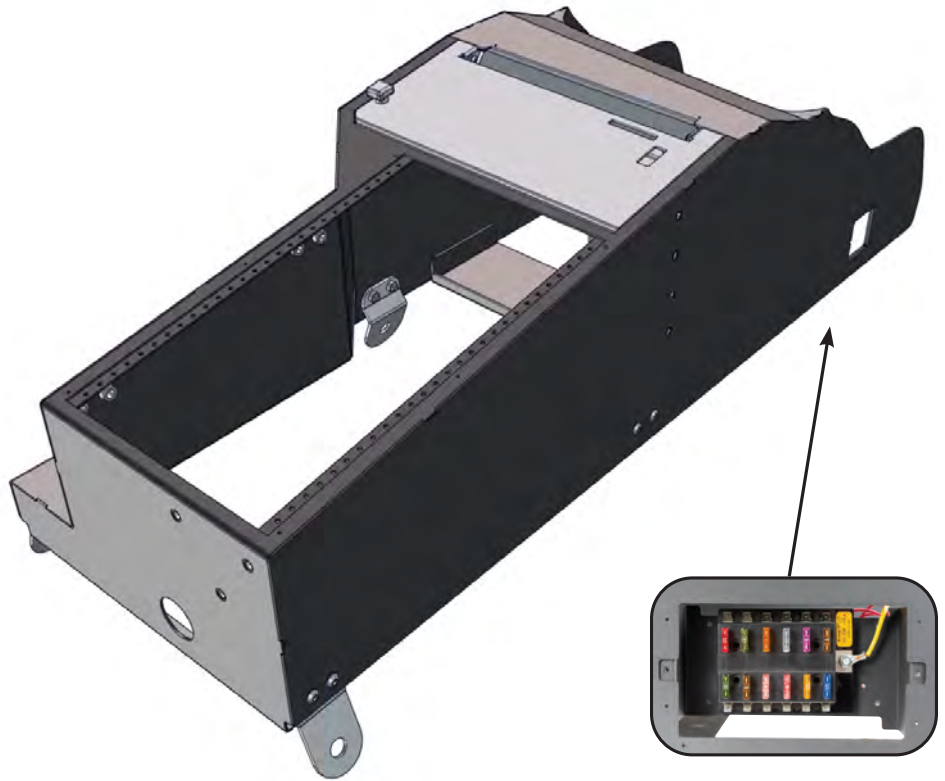

DUTY GEAR SAVER / INTEGRATED PRINTEK BROTHER

DGS/IPB CONTOUR CONSOLE

2025+ CHEVROLET TAHOE

Installation Instructions

425-6738

DETAILED INFORMATION

Rated Capacity..... 14" of face plates
 Length..... 37.60"
 Width 13.15"
 Height 10.15"
 Depth (front to rear) 9.16" - 6.68"
 Weight 24 lbs.

HOW TO ORDER

Console Package

425-6738 2025+ Tahoe
 Includes: Console, Magnetic Mic,
 20" of Face Plates, and Hardware

Mamba Mount

425-0150/4138
425-0150/4139

Console Side Mounts

425-5542/5215
425-5542/4143

No Holes Mounts

425-0020/4143 2021+ Tahoe
425-0020/5215 2021+ Tahoe

Accessories

425-6205 Dual External Cup Holder
425-6758 Dual Cup Holder Faceplate Mount
425-1849 Side Mounted Armrest
425-0040 ... Rear Mounted, Side Hinged Armrest