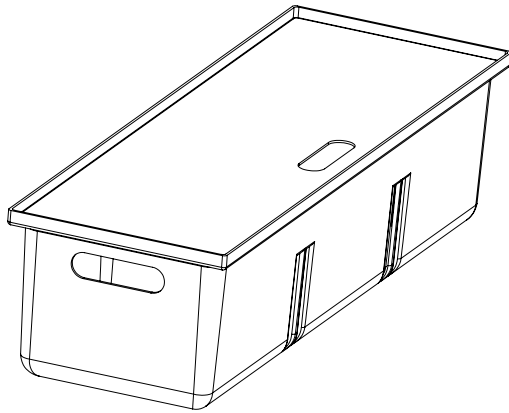

TRUNK/CARGO ORGANIZER

ORDERING OPTIONS

Vehicle Specific Product Configurations

PLEASE NOTE: Order one 475-1185 for each piece in configuration shown.
(Actual product - all parts are black ABS)

DIMENSIONS

39"L x 12.875"W x 9.75"H

475-1185 Trunk/Cargo Organizer
with Black ABS Lid - Lid Closed

475-1185 Trunk/Cargo Organizer
with Black ABS Lid - Lid Open

HORIZONTAL

Single Horizontal
(Order 1)
PI Sedan
PI Utility
Caprice
Tahoe
Impala