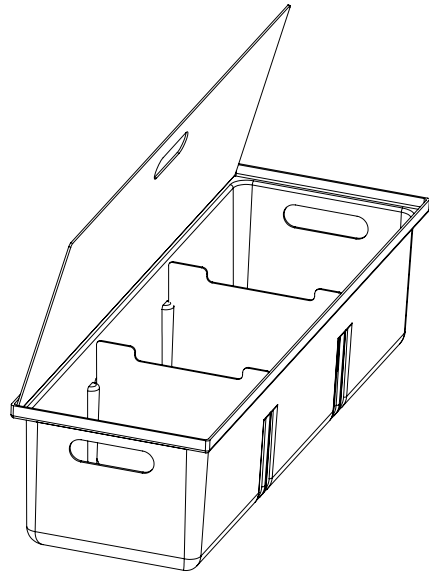

TRUNK/CARGO ORGANIZER

ORDERING OPTIONS

Vehicle Specific Product Configurations

PLEASE NOTE: Order one 475-1185 for each piece in configuration shown.
(Actual product - all parts are black ABS)

DIMENSIONS

39"L x 12.875"W x 9.75"H

475-1185 Trunk/Cargo Organizer
with Black ABS Lid - Lid Closed

475-1185 Trunk/Cargo Organizer
with Black ABS Lid - Lid Open

HORIZONTAL

Single Horizontal
(Order 1)
PI Sedan
PI Utility
Caprice
Tahoe
Impala