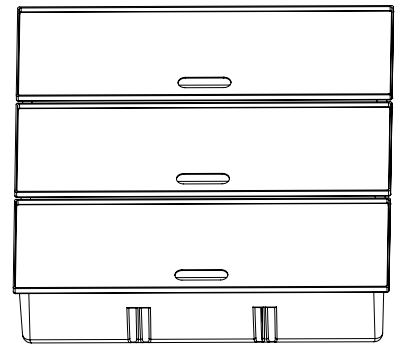

Triple Horizontal
(Order 3)
Caprice