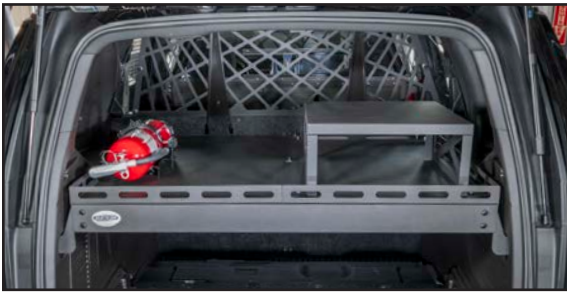

CARGO COVER/EQUIPMENT TRAY

CHEVY TAHOE 2021+

Introducing the Jotto Desk™ 2021+ Chevy Tahoe Cargo Cover. Designed to provide a solid horizontal divider in the vehicle. The upper/top section creates an area for mounting expensive communication, in-car video, and lighting equipment that uninstalls easily for service. Retaining the lower section for the individual officer or deputy's day-to-day gear. Whether a Rubbermaid tote with crime scene tape, rubber gloves, and drug testing supplies or more mission-critical items like a sniper rifle, Level IIIA SWAT vest, and Kevlar Helmet. The Jotto Desk 2021+ Chevy Tahoe Cargo Cover offers protection, first by obscuring from observation what is stored or housed underneath and secondly by relying on the strength of 14 gauge steel to keep anyone from stealing what is stored beneath the Cargo Cover.

MODELS (MOUNTING OPTIONS)

475-1850 - Seat Replacement System Mounted

475-1851 - Cargo Barrier Mounted

209 W. EASY ST., ROGERS, AR 72756 • www.JOTTOPUBLICSAFETY.com • 8/22

Jotto Desk™ is a patented product and Registered Trademark of Assembled Products Corporation.
Specifications subject to change without notice.