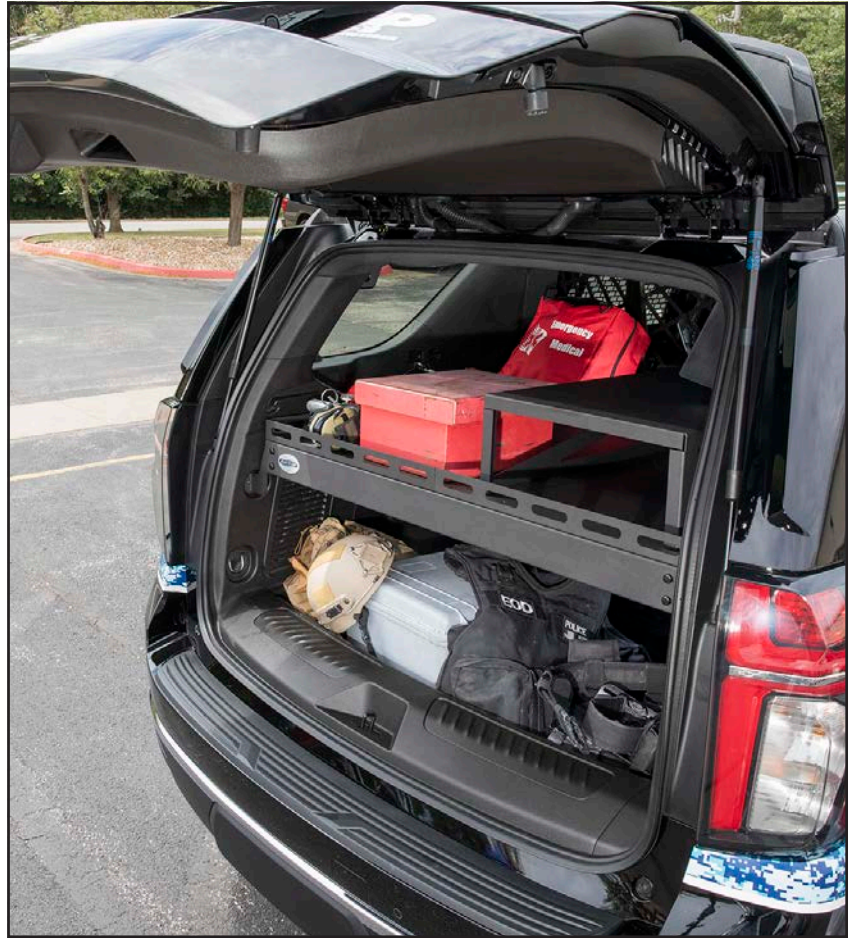

CARGO COVER/EQUIPMENT TRAY

CHEVY TAHOE 2021+

Introducing the Jotto Desk™ 2021+ Chevy Tahoe Cargo Cover. Designed to provide a solid horizontal divider in the vehicle. The upper/top section creates an area for mounting expensive communication, in-car video, and lighting equipment that uninstalls easily for service. Retaining the lower section for the individual officer or deputy's day-to-day gear. Whether a Rubbermaid tote with crime scene tape, rubber gloves, and drug testing supplies or more mission-critical items like a sniper rifle, Level IIIA SWAT vest, and Kevlar Helmet. The Jotto Desk 2021+ Chevy Tahoe Cargo Cover offers protection, first by obscuring from observation what is stored or housed underneath and secondly by relying on the strength of 14 gauge steel to keep anyone from stealing what is stored beneath the Cargo Cover.

MODELS (MOUNTING OPTIONS)

475-1850 - Seat Replacement System Mounted

475-1851 - Cargo Barrier Mounted

209 W. EASY ST., ROGERS, AR 72756 • www.JOTTOPUBLICSAFETY.com • 8/22

Jotto Desk™ is a patented product and Registered Trademark of Assembled Products Corporation.
Specifications subject to change without notice.