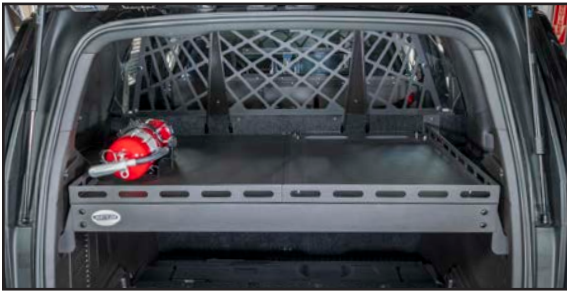

CARGO COVER/EQUIPMENT TRAY

CHEVY TAHOE 2021+

Introducing the Jotto Desk™ 2021+ Chevy Tahoe Cargo Cover. Designed to provide a solid horizontal divider in the vehicle. The upper/top section creates an area for mounting expensive communication, in-car video, and lighting equipment that uninstalls easily for service. Retaining the lower section for the individual officer or deputy's day-to-day gear. Whether a Rubbermaid tote with crime scene tape, rubber gloves, and drug testing supplies or more mission-critical items like a sniper rifle, Level IIIA SWAT vest, and Kevlar Helmet. The Jotto Desk 2021+ Chevy Tahoe Cargo Cover offers protection, first by obscuring from observation what is stored or housed underneath and secondly by relying on the strength of 14 gauge steel to keep anyone from stealing what is stored beneath the Cargo Cover.

MODELS (MOUNTING OPTIONS)

475-1850 - Seat Replacement System Mounted

475-1851 - Cargo Barrier Mounted

209 W. EASY ST., ROGERS, AR 72756 • www.JOTTOPUBLICSAFETY.com • 8/22

Jotto Desk™ is a patented product and Registered Trademark of Assembled Products Corporation.
Specifications subject to change without notice.